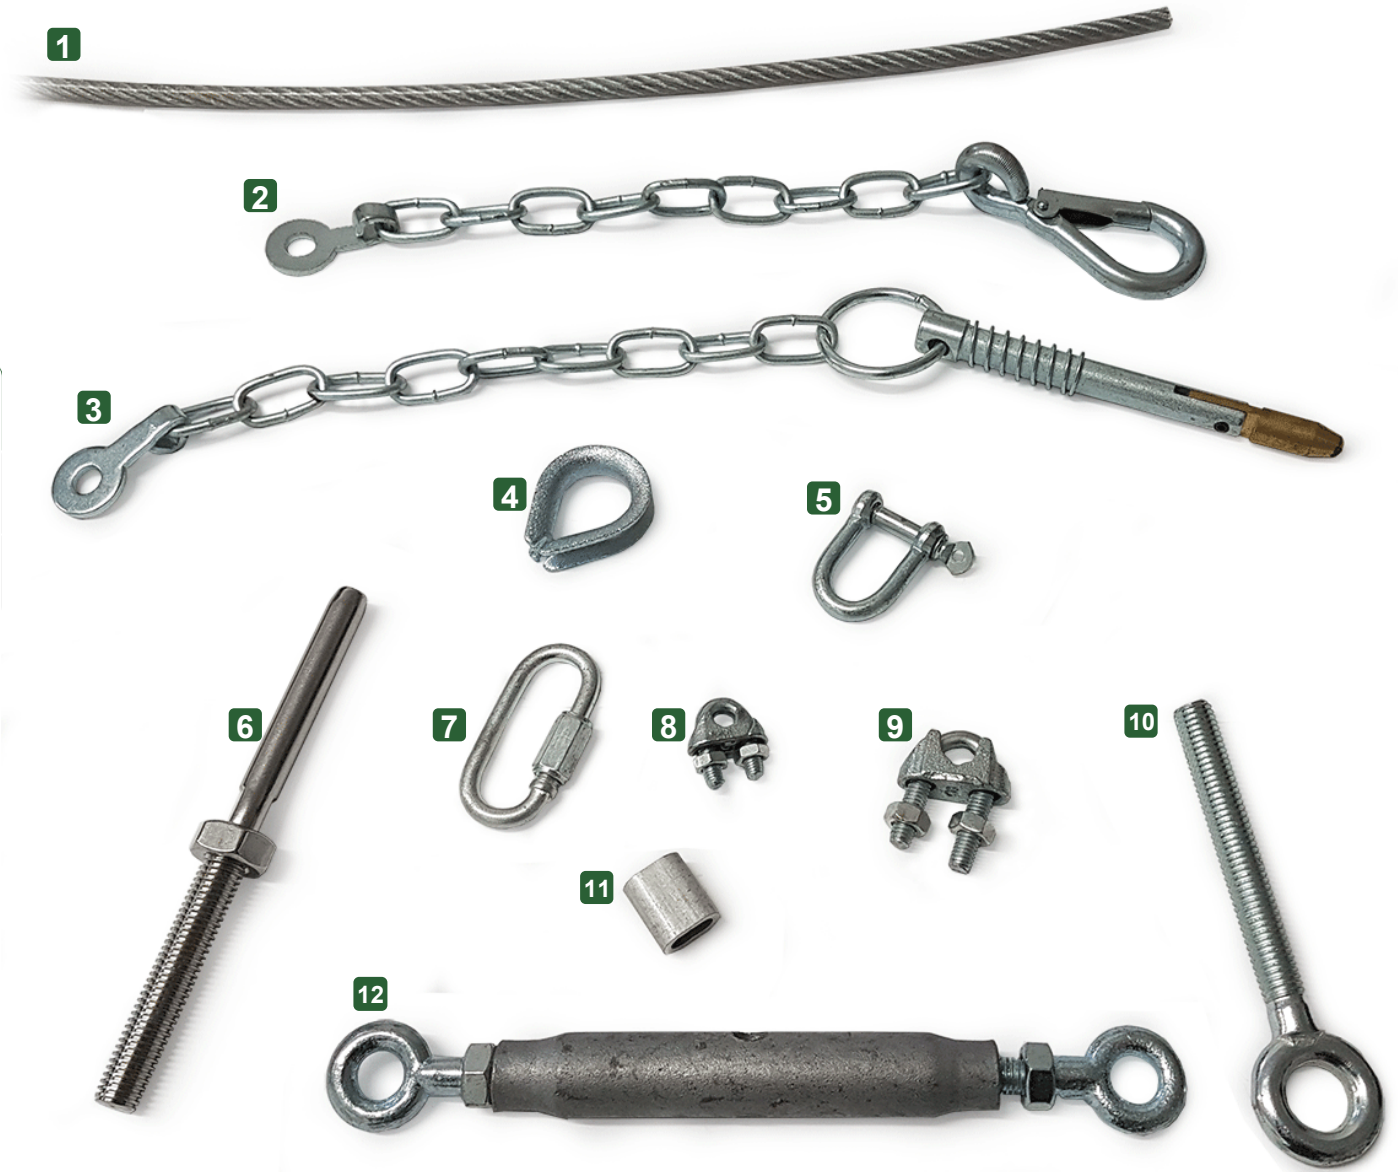

Safety Handrails

Safety Handrails

Handrail Hardware

4
1
TE

	Part Number	Description	OEM Ref
1	CS11-022	Handrail Cable (100mtr Reel)	IT1436
2	CS10-066	Dog Clip & Chain	BT1101
3	CS10-064	Sword Pin Spring-loaded	C206/73
4	CS11-004	Thimble/Eyelet (6mm Dia)	IT1068
5	CS11-003	D Shackle (6mm Dia)	C37/06
6	CS11-033	Handrail Cable End (Stainless Steel)	
7	CS11-020	Quick Link (5mm)	IT1070
8	CS11-002	Wire Rope Grip Small (5mm Dia)	
9	CS11-001	Wire Ripe Grip Large (8mm Dia)	IT1067
10	CS11-021-02	Handrail Eyebolt	SP1867/7
11	CS11-027	Handrail Ferrule	
12	CS11-046	Rigging Tensioner	CS39/10

Manufacturers and other wholesalers part numbers & names are used for cross reference purpose only and do not imply anything about the origin or manufacturer of the products

Safety Handrails

Handrail Hardware

1

2

3

4

5

4
2
TE

	Part Number	Description	OEM Ref
1	CS10-166	Cotter Pin Curved Clip (Handrail Post)	
2	CS10-069NC	Cotter Pin, Snap Ring, no Chain (8mm)	
3	CS10-070NC	Cotter Pin, Snap Ring, no Chain (11mm)	
4	CS10-069	Cotter Pin, Snap Ring, with Chain (8mm)	
5	CS10-070	Cotter Pin, Snap Ring, with Chain (11mm)	